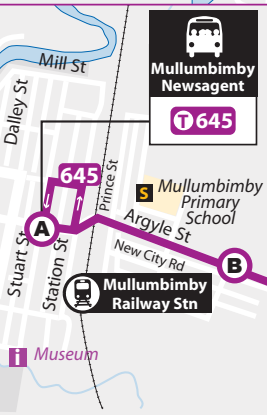

www.brunswickvalleycoaches.com.au
Tel (02) 6680 1566