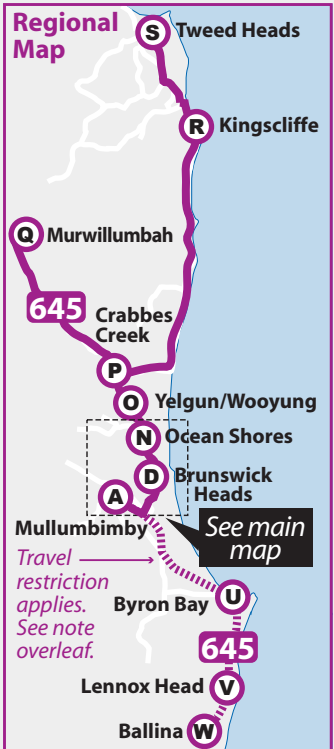

# 645 B.V.C

↑ Bus continues to Murwillumbah, Kingscliffe and Tweed Heads

**Billinudgel Railway Stn**

## Map Legend

- Police Station
- Shopping Centres
- Schools
- Bus Routes
- 645** Bus Route Number
- T645** Bus Route Terminus

Bus continues to Mullumbimby, Byron Bay & Ballina