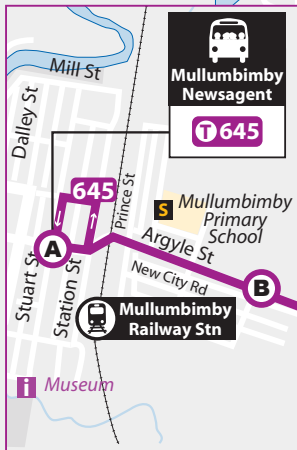

www.brunswickvalleycoaches.com.au

Tel (02) 6680 1566

Bus continues to Mullumbimby, Byron Bay & Ballina